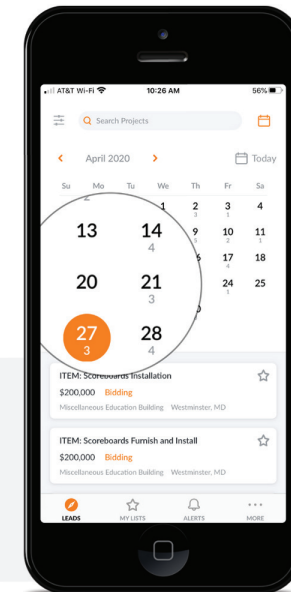

## Introducing MEP Go

Our Brand New Mobile App for **LIUNA!** Signatory Contractors

01

Visit and sign up at [mep.lecet.org](http://mep.lecet.org)

02

Download the App

03

Access Project Leads!